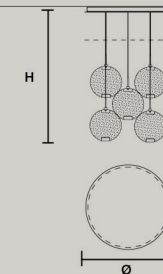

HORO C5 RD 80

ø 80 cm / 31.50"
H MAX 155 cm / 61.00"

STANDARD INTEGRATED LED LIGHTING	
72 W CRI>95	3000 K – 7680 NOMINAL LM
ON REQUEST	
72 W CRI>95	2700 K – 7320 NOMINAL LM
DIMMABLE	
0-10V