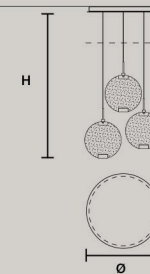

HORO C3 RD 60

ø 60 cm / 23.60"
H MAX 155 cm / 61.00"

STANDARD INTEGRATED LED LIGHTING	
43,2 W CRI>95	3000 K – 4608 NOMINAL LM
ON REQUEST	
43,2 W CRI>95	2700 K – 4392 NOMINAL LM
DIMMABLE	
0-10V