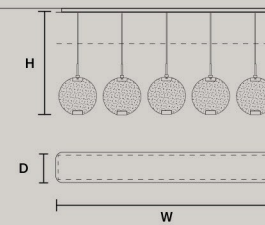

HORO C5 LN 175

W 175 cm / 68.90"
D 20 cm / 7.90"
H MAX 155 cm / 61.00"

STANDARD INTEGRATED LED LIGHTING	
72 W CRI>95	3000 K – 7680 NOMINAL LM
ON REQUEST	
72 W CRI>95	2700 K – 7320 NOMINAL LM
DIMMABLE	
0-10V