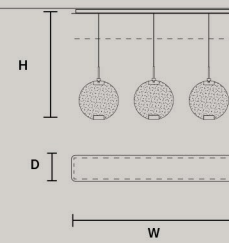

HORO STL

W 30 cm / 11.80"
D 25 cm / 9.80"
H 150 cm / 59.10"

STANDARD INTEGRATED LED LIGHTING	
14,4 W CRI>95	3000 K – 1536 NOMINAL LM
ON REQUEST	
14,4 W CRI>95	2700 K – 1464 NOMINAL LM
DIMMABLE	
OWN BUTTON	

MASIERO DIMORE

HORO C3 LN 125

W 125 cm / 49.20"
D 20 cm / 7.90"
H MAX 155 cm / 61.00"

STANDARD INTEGRATED LED LIGHTING	
43,2 W CRI>95	3000 K – 4608 NOMINAL LM
ON REQUEST	
43,2 W CRI>95	2700 K – 4392 NOMINAL LM
DIMMABLE	
0-10V	

	SIZE	FINISHINGS	PRODUCT NAME
	<p>Ø 19,2 cm / 7.60"</p> <p>H 4 cm / 1.60"</p>	G18	HORO S5

MULTIPLE CANOPIES

LINEAR CANOPY LN 125

	SIZE	FINISHINGS	PRODUCT NAME
	<p>W 125 cm / 49.20"</p> <p>D 20 cm / 7.90"</p> <p>H 4 cm / 1.60"</p>	V98	HORO C3 LN 125