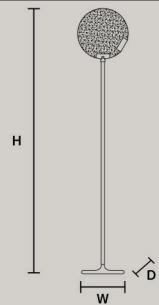

HORO STL

W 30 cm / 11.80"
D 25 cm / 9.80"
H 150 cm / 59.10"

STANDARD INTEGRATED LED LIGHTING	
14,4 W CRI>95	3000 K – 1536 NOMINAL LM
ON REQUEST	
14,4 W CRI>95	2700 K – 1464 NOMINAL LM
DIMMABLE	
OWN BUTTON	

MASIERO DIMORE