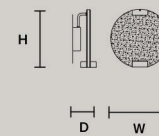

HORO S5

STANDARD INTEGRATED LED LIGHTING	
72 W CRI>95	3000 K – 7680 NOMINAL LM
ON REQUEST	
72 W CRI>95	2700 K – 7320 NOMINAL LM
DIMMABLE	
0-10V	

HORO A

W 30 cm / 11.80"
D 12 cm / 4.70"
H 30 cm / 11.80"

STANDARD INTEGRATED LED LIGHTING	
14,4 W CRI>95	3000 K – 1536 NOMINAL LM
ON REQUEST	
14,4 W CRI>95	2700 K – 1464 NOMINAL LM
DIMMABLE	
NO	