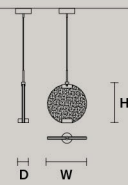

HORO S1

W 30 cm / 11.80"
D 8 cm / 3.10"
H 34 cm / 13.40"

STANDARD INTEGRATED LED LIGHTING	
14,4 W CRI>95	3000 K – 1536 NOMINAL LM
ON REQUEST	
14,4 W CRI>95	2700 K – 1464 NOMINAL LM
DIMMABLE	
NO	

HORO S3

STANDARD INTEGRATED LED LIGHTING	
43,2 W CRI>95	3000 K – 4608 NOMINAL LM
ON REQUEST	
43,2 W CRI>95	2700 K – 4392 NOMINAL LM
DIMMABLE	
0-10V	